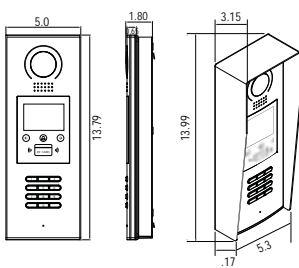

High resolution camera
night view LED

navigation buttons
touch operation

keypad & proximity
access control

3.5 inch digital TFT
true color menu

Dimensions/installation(unit:inch)

SYSTEM DESCRIPTION

2 wire non-polarity bus line