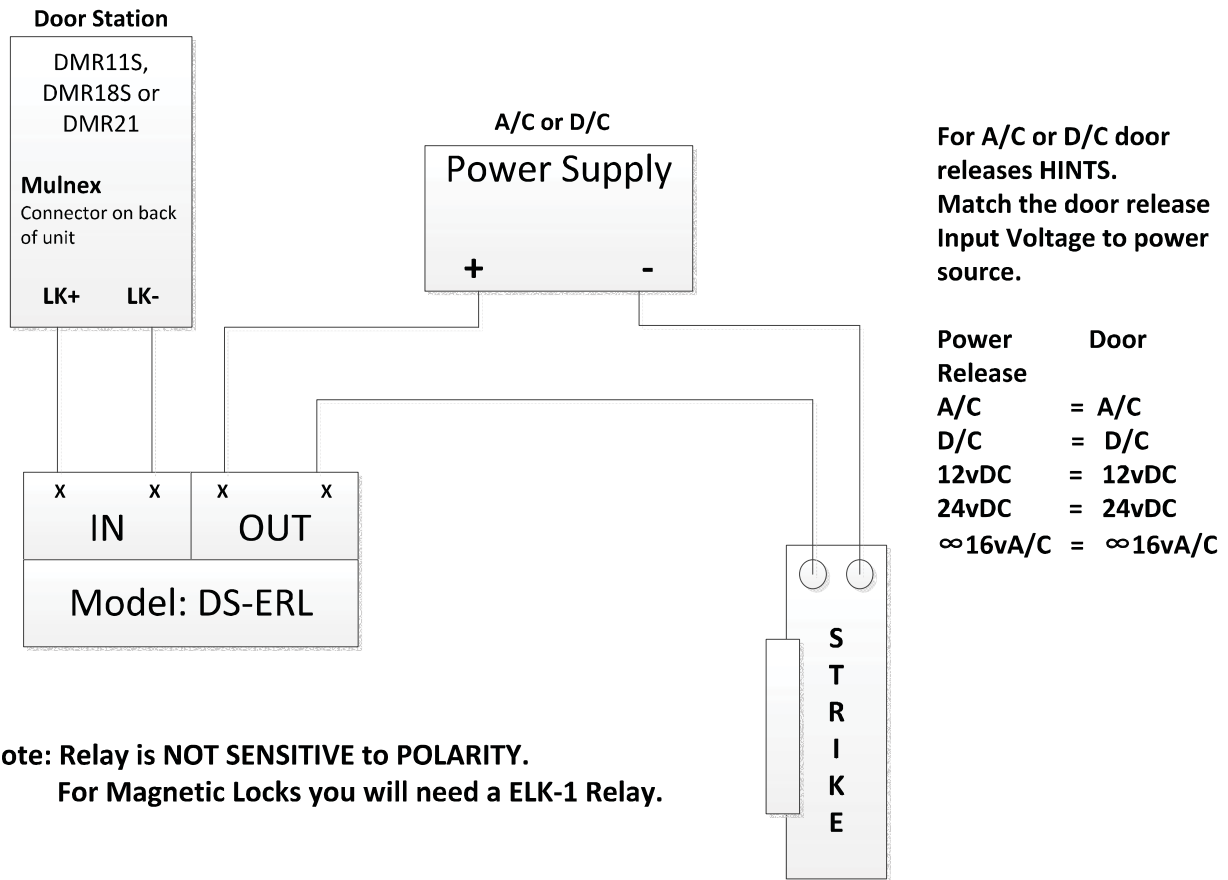

Hooking up a door release

2 wire non-polarity bus line

DMR11S, DMR18S, DMR21

Note: Relay is NOT SENSITIVE to POLARITY.
For Magnetic Locks you will need a ELK-1 Relay.