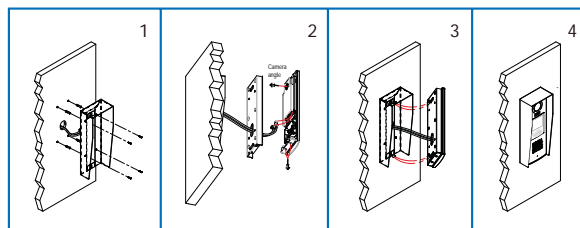

High resolution camera
night view LED

navigation buttons
touch operation

keypad & proximity
access control

3.5 inch digital TFT
true color menu

Dimensions/installation(unit:inch)

SYSTEM DESCRIPTION

2 wire non-polarity bus line