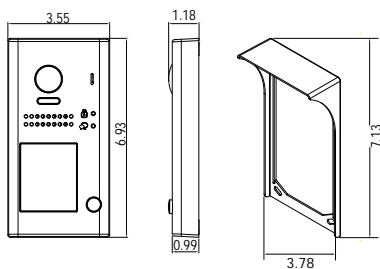

Dimensions/installation(unit:inch)