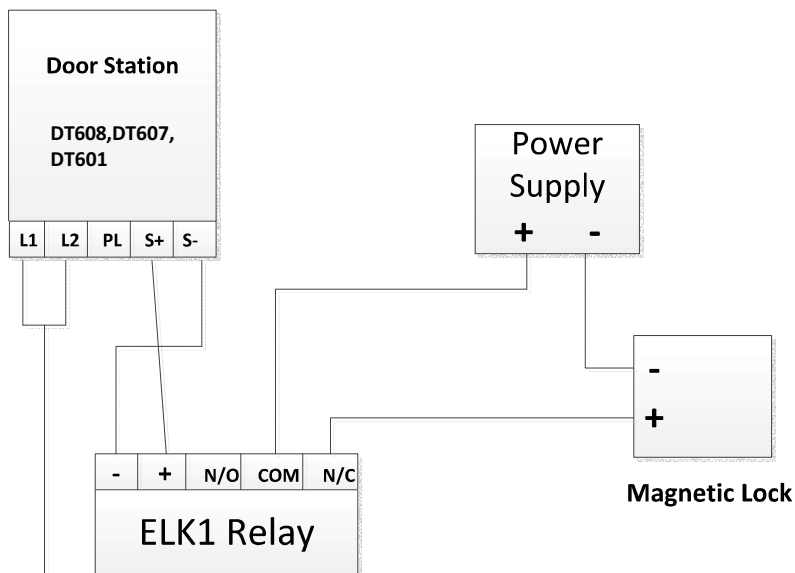

Power Supply can be A/C or D/C as long as it matches the needs of the magnetic lock.

By hooking up the ELK1 to the door release this saves the outdoor station from being damaged which is NOT covered by the warranty!

The reason for this is that all Magnetic Locks have more than 200mA and the panel relay Max is 200mA.

Note: Bus (L1, L2) to DT-DPS or DBC4A1 if you have more than 1 door station.