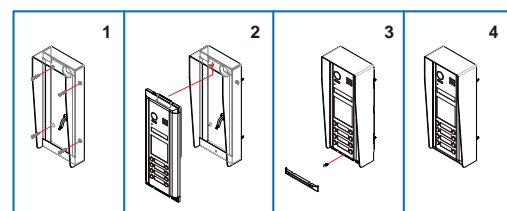

work status indicators blue light illumination

proximity access control LED indicator

direct call buttons single row/double row

Dimensions/installation(unit:inch)

OUTDOOR STATION DT821 SERIES

Modular entry panel