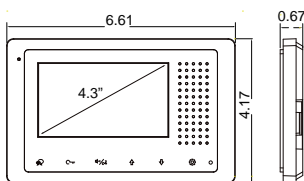

- Intercom Functions

Included Inner call, Intercom Call, Guard Unit Call.

INDOOR MONITOR DT433

4.3 inch screen

A new experience

Simple and intuitive design. Its 4.3 inch TFT screen ensures high quality performance, Thanks to its intuitive graphic menu, the user may control each of the function included in the monitor. Step by step.

Its capacitive touch buttons on the panel makes the operation more intuitive and convenient.

Dimension

6.61x4.17x0.67

(width) x (height) x (depth) inch

Main features

- [Multi language supported](#)

The operating languages can be customized, it can satisfy different customers needs.