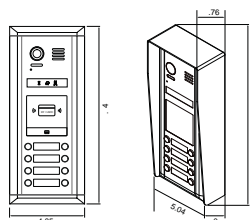

work status indicators blue light illumination

proximity access control LED indicator

direct call buttons single row/double row

Dimensions/installation(unit:inch)

OUTDOOR STATION DT821 SERIES

Modular entry panel