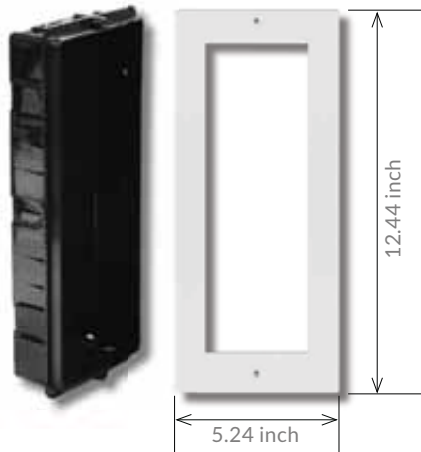

OUTDOOR STATION DT821 SERIES

Modular entry panel

Frame & Mount Box

821 3x1-F

- Flush Mount
- Plastic in-wall mount box
- *2x1 box is iron
- Stainless steel Frame