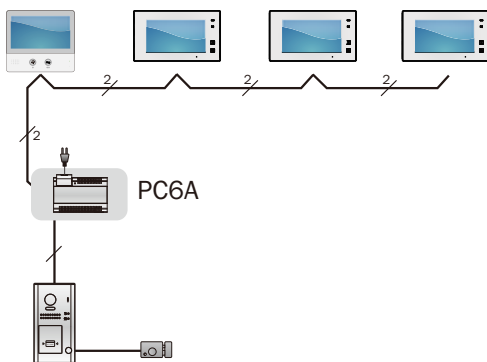

In-out topology