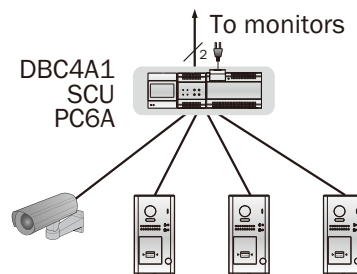

Extending door stations/cameras