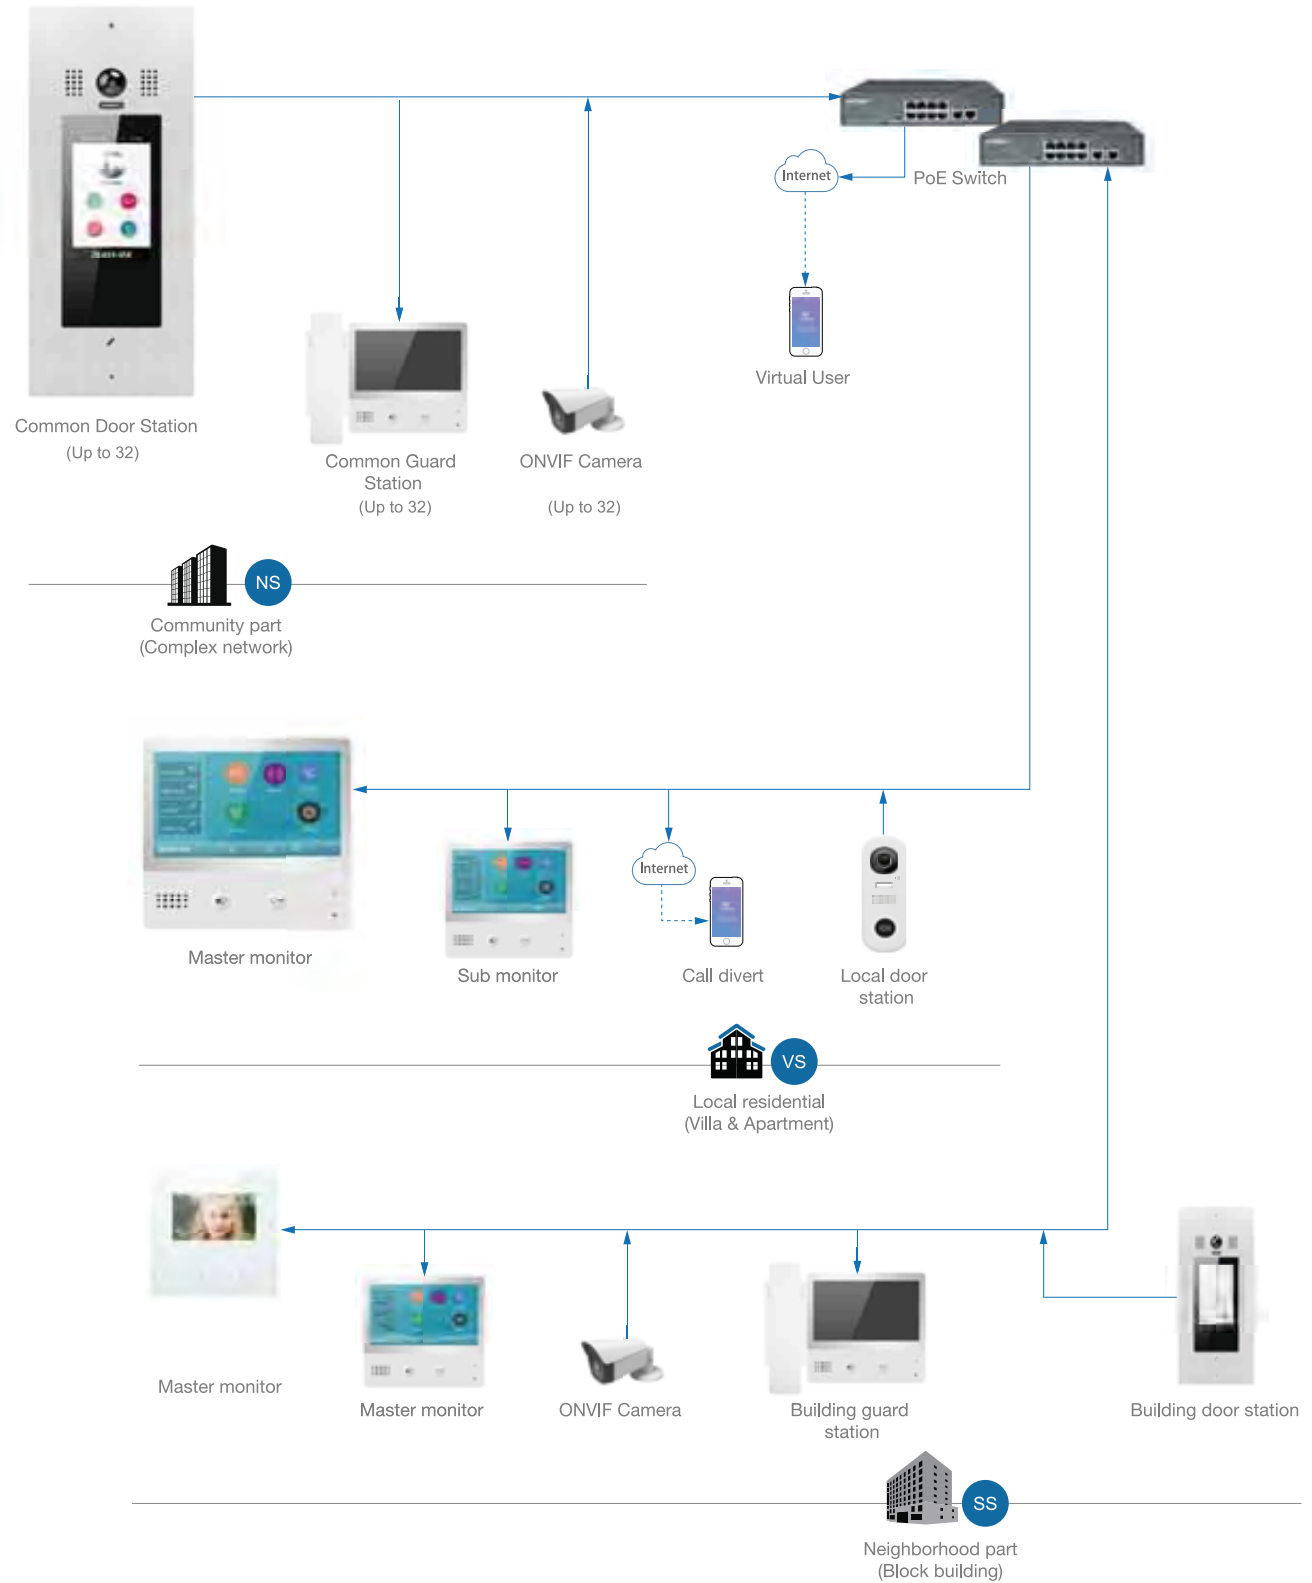

Add or delete Pin code or Card on monitor only, don't need PC software to manage access control.

Sync Name To Doors

End user could set their room name which will be automatically sync to door station.

IP Camera Mange

Manage IP camera connected on the system, spy or switch to camera during a call.

Multi Channels

Multi channel allow users to have multi conversation in the same time.

2EASY-IPX SYSTEM

IPX Network

General 2Easy-IPX System Layout

— One CAT5E cable to connect The World —>

2EASY-IPX SYSTEM

IPX Network

Applications

- **Residential**

Flexibility & Scalability for needs changes or business expands

- **Commercial**

Multi Video& Audio channels with CCTV integration

- **Device/Name list created automatically**

Auto-scanning mechanism for freely synch

- **Onsite device management tools**

Installer mode for advanced setting from door station / monitor

- **Embedded network tools (ping)**