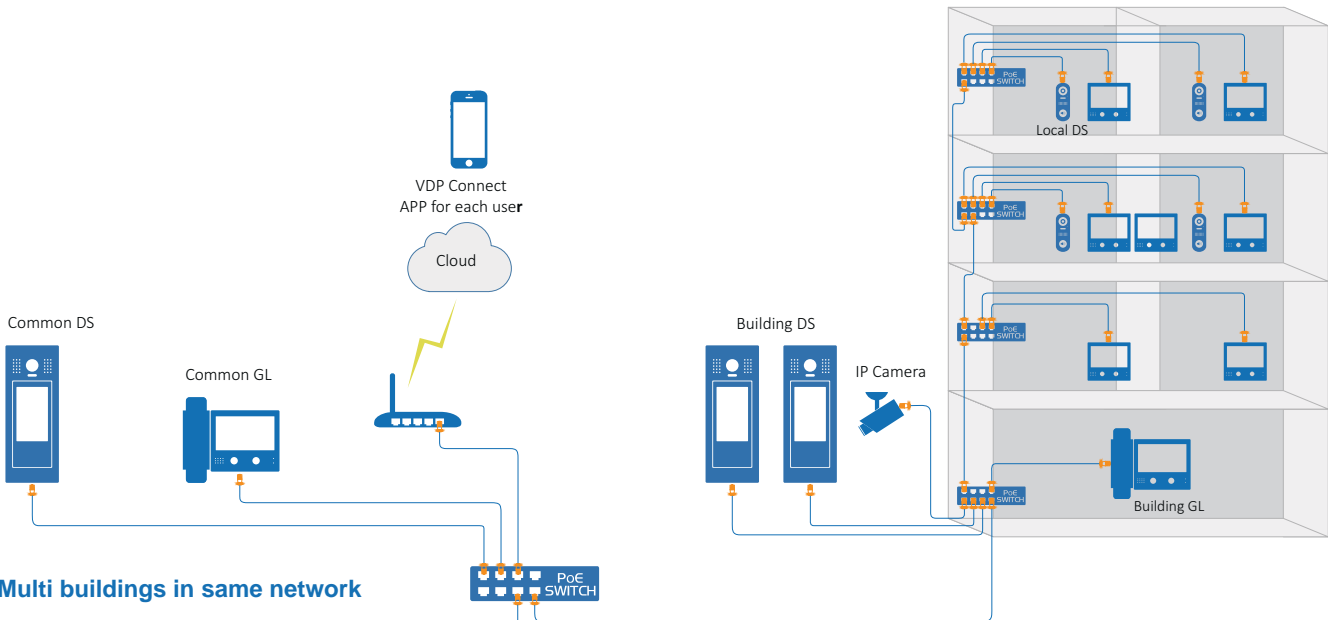

*2/3 layer switch is needed according to devices nos.

CAT5e: Devices to Switch, max100M
Switch to Switch, max 30M

VS

SS

2EASY-IPX SYSTEM

IPX Network

NS IP Complex network solution

Multi buildings in same network

- Common Outdoor Station(C-DS)
- Common Guard Station(C-GL)
- Public IP Camera(IPC)

Each block building with its own ecosystem

- Block door stations(B-DS)
- Building Guard Stations(B-GL)
- Public IP Camera(IPC)