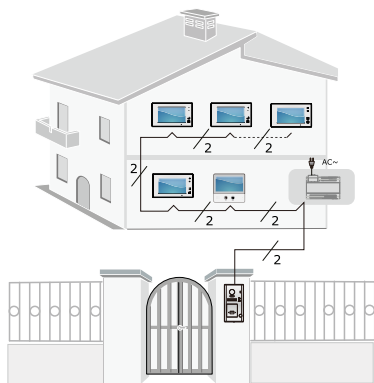

SYSTEM BASIC DIAGRAMS

2 wire non-polarity bus line

Typical wiring in villa application