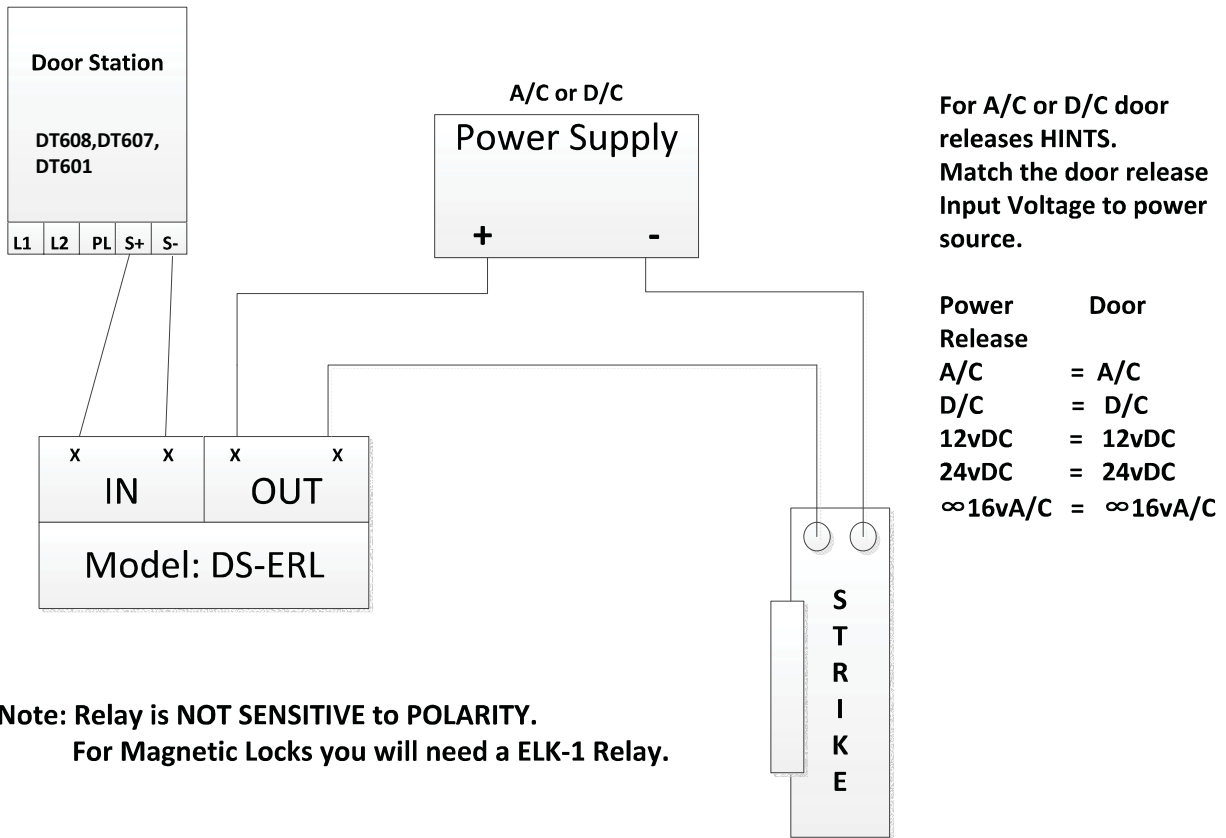

Hooking up a door release

2 wire non-polarity bus line

DT608, DT607, DT601

Note: Relay is NOT SENSITIVE to POLARITY.
For Magnetic Locks you will need a ELK-1 Relay.