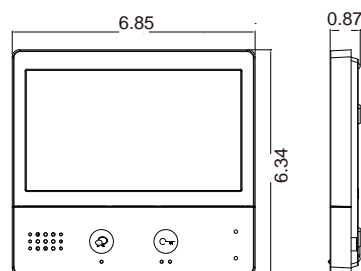

- With Memory function

If inserting SD card, the monitor would record videos

If without SD card inside, the monitor would record pictures

Dimension

6.85 x 6.34 x 0.87

(width) x (height) x (depth) inch

INDOOR MONITOR DX47M