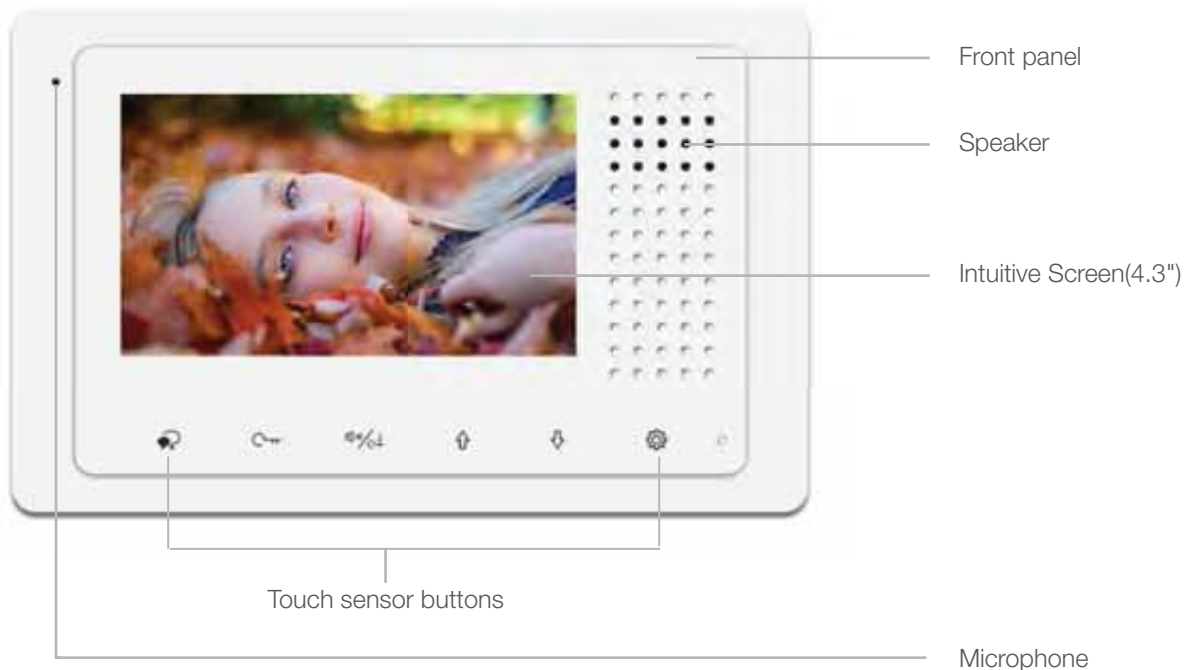

curve button design

touch sensor button
high sensitive

simple user interface
7" TFT screen

Advanced functional features (Must work with DT-IPG, see wiring below)

- Divert call

Thanks to SIP technology, DT17S is able to divert the call from door station to mobile phone, so remote control such as communicating, unlocking, monitoring can be achieved.

- Memory function

If inserting a SD card into DT-IPG, DT17S would record videos.

If no SD card inside DT-IPG, DT17S would record pictures.

This function is workable on villa or multiple apartments, DT-IPG will generate an individual folder for each apartment, to record pictures or videos.

- Intercom Functions

Included Inner call, Intercom Call, Guard Unit Call.

INDOOR MONITOR DT433

4.3 inch screen

A new experience

Simple and intuitive design. Its 4.3 inch TFT screen ensures high quality performance, Thanks to its intuitive graphic menu, the user may control each of the function included in the monitor. Step by step.