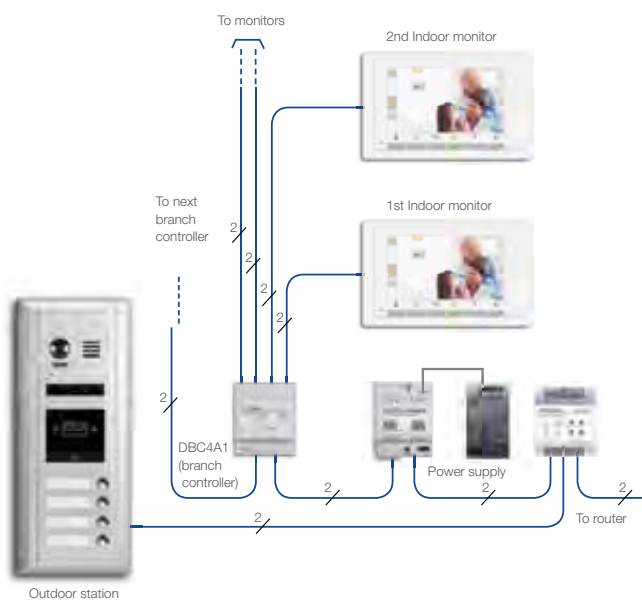

curve button design

touch sensor button
high sensitive

simple user interface
7" TFT screen

Advanced functional features (Must work with DT-IPG, see wiring below)

- Divert call

Thanks to SIP technology, DT17S is able to divert the call from door station to mobile phone, so remote control such as communicating, unlocking, monitoring can be achieved.

- Memory function

If inserting a SD card into DT-IPG, DT17S would record videos.

If no SD card inside DT-IPG, DT17S would record pictures.

This function is workable on villa or multiple apartments, DT-IPG will generate an individual folder for each apartment, to record pictures or videos.

- Intercom Functions

Included Inner call, Intercom Call, Guard Unit Call.

INDOOR MONITOR DT433

4.3 inch screen

A new experience

Simple and intuitive design. Its 4.3 inch TFT screen ensures high quality performance, Thanks to its intuitive graphic menu, the user may control each of the function included in the monitor. Step by step.