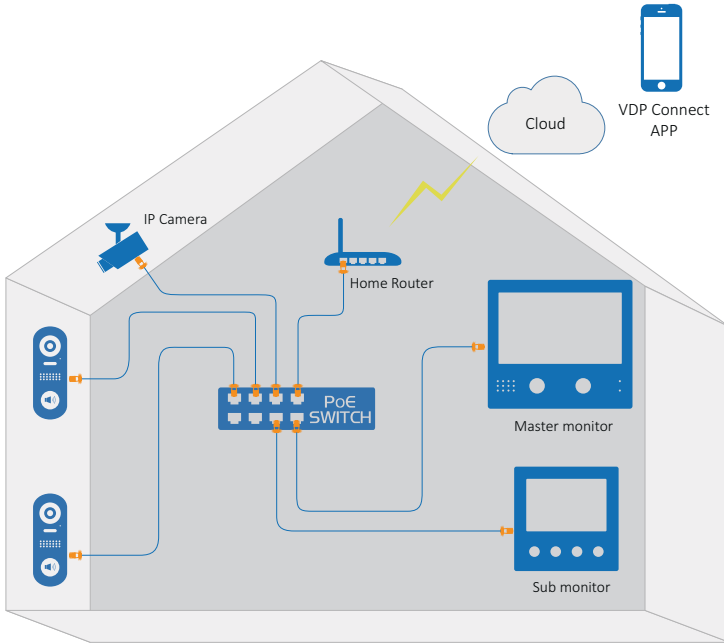

- **SIP Divert**

Standard SIP Protocol ensures reliable connectivity and compatibility

- **ONVIF IPC connectivity**

Integration with most ONVIF IP cameras, for private and public surveillance

- **Work with smart phone**

Virtual SIP call to specified mobile phone in emergency condition

- **Picture memory and call recording**

System calling, logs, recording(memory and video)

2EASY-IPX SYSTEM

IPX Network

VS IPX Villa Solution

CAT5e: Devices to Switch, max 100M

Single Family in villa

- Local outdoor stations(L-DS)
- Sub monitors(S-IM)
- Private IP Camera(IPC)

VS

SS IPX Apartment Solution

Block building with multi apartments

- Multi building outdoor station(B-DS)
- Building Guard Stations(B-GL)
- Local outdoor stations for each flat(L-DS)
- Sub monitors for each flat(S-IM)
- Public IP Camera(IPC)
- Virtual user(VM)

*2/3 layer switch is needed according to devices nos.

CAT5e: Devices to Switch, max100M
Switch to Switch, max 30M

VS

SS

2EASY-IPX SYSTEM

IPX Network

NS IP Complex network solution

Multi buildings in same network