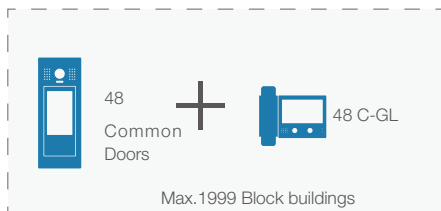

Each apartment with its own privacy

- Master monitors(IM)
- Sub monitors(S-IM)
- Virtual users(VM)
- Private IP Camera(IPC)

*3-layer router switch is needed (Vlan mode)

— CAT5e: Devices to Switch, max 100M
Fiber transmission if necessary