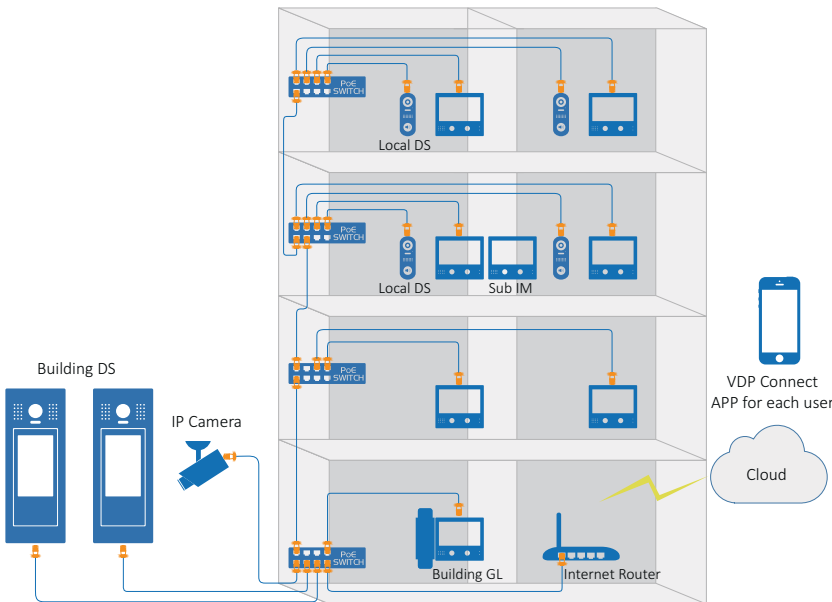

Virtual SIP call to specified mobile phone in emergency condition

- **Picture memory and call recording**

System calling, logs, recording(memory and video)

2EASY-IPX SYSTEM

IPX Network

VS IPX Villa Solution

CAT5e: Devices to Switch, max 100M

Single Family in villa

- Local outdoor stations(L-DS)
- Sub monitors(S-IM)
- Private IP Camera(IPC)

VS

SS IPX Apartment Solution

Block building with multi apartments

- Multi building outdoor station(B-DS)
- Building Guard Stations(B-GL)
- Local outdoor stations for each flat(L-DS)
- Sub monitors for each flat(S-IM)
- Public IP Camera(IPC)
- Virtual user(VM)

*2/3 layer switch is needed according to devices nos.

CAT5e: Devices to Switch, max100M
Switch to Switch, max 30M

VS

SS

2EASY-IPX SYSTEM

IPX Network

NS IP Complex network solution

Multi buildings in same network