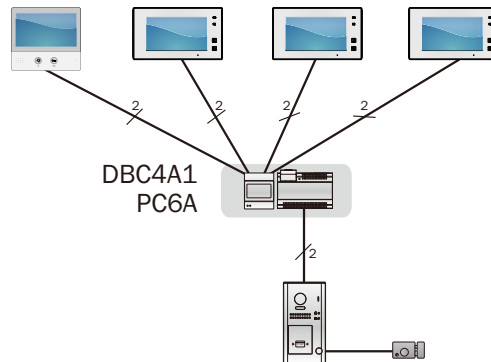

Star topology