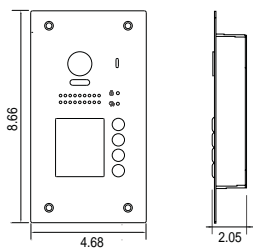

Dimensions/installation(unit:inch)