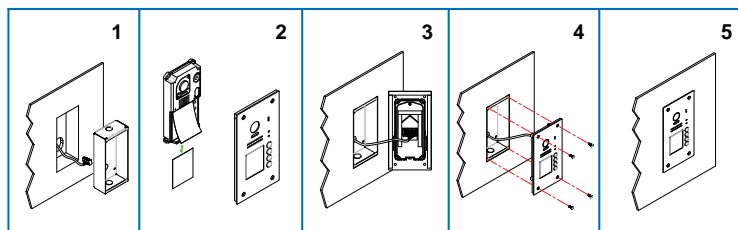

Dimensions/installation(unit:inch)