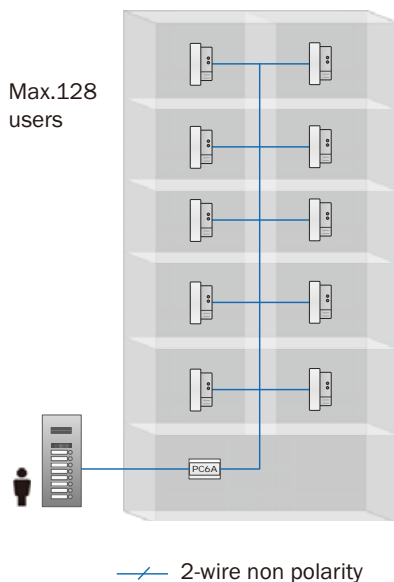

2-Wire audio apartment system

Wiring diagram

Audio Apartment System for single block

Solution features:

- Max.128 users in one block ;
- DIP address setting;
- Without accessories except Power supply;
- Cabling in any topology;
- Low cost for general purpose;
- Priority on renovation.