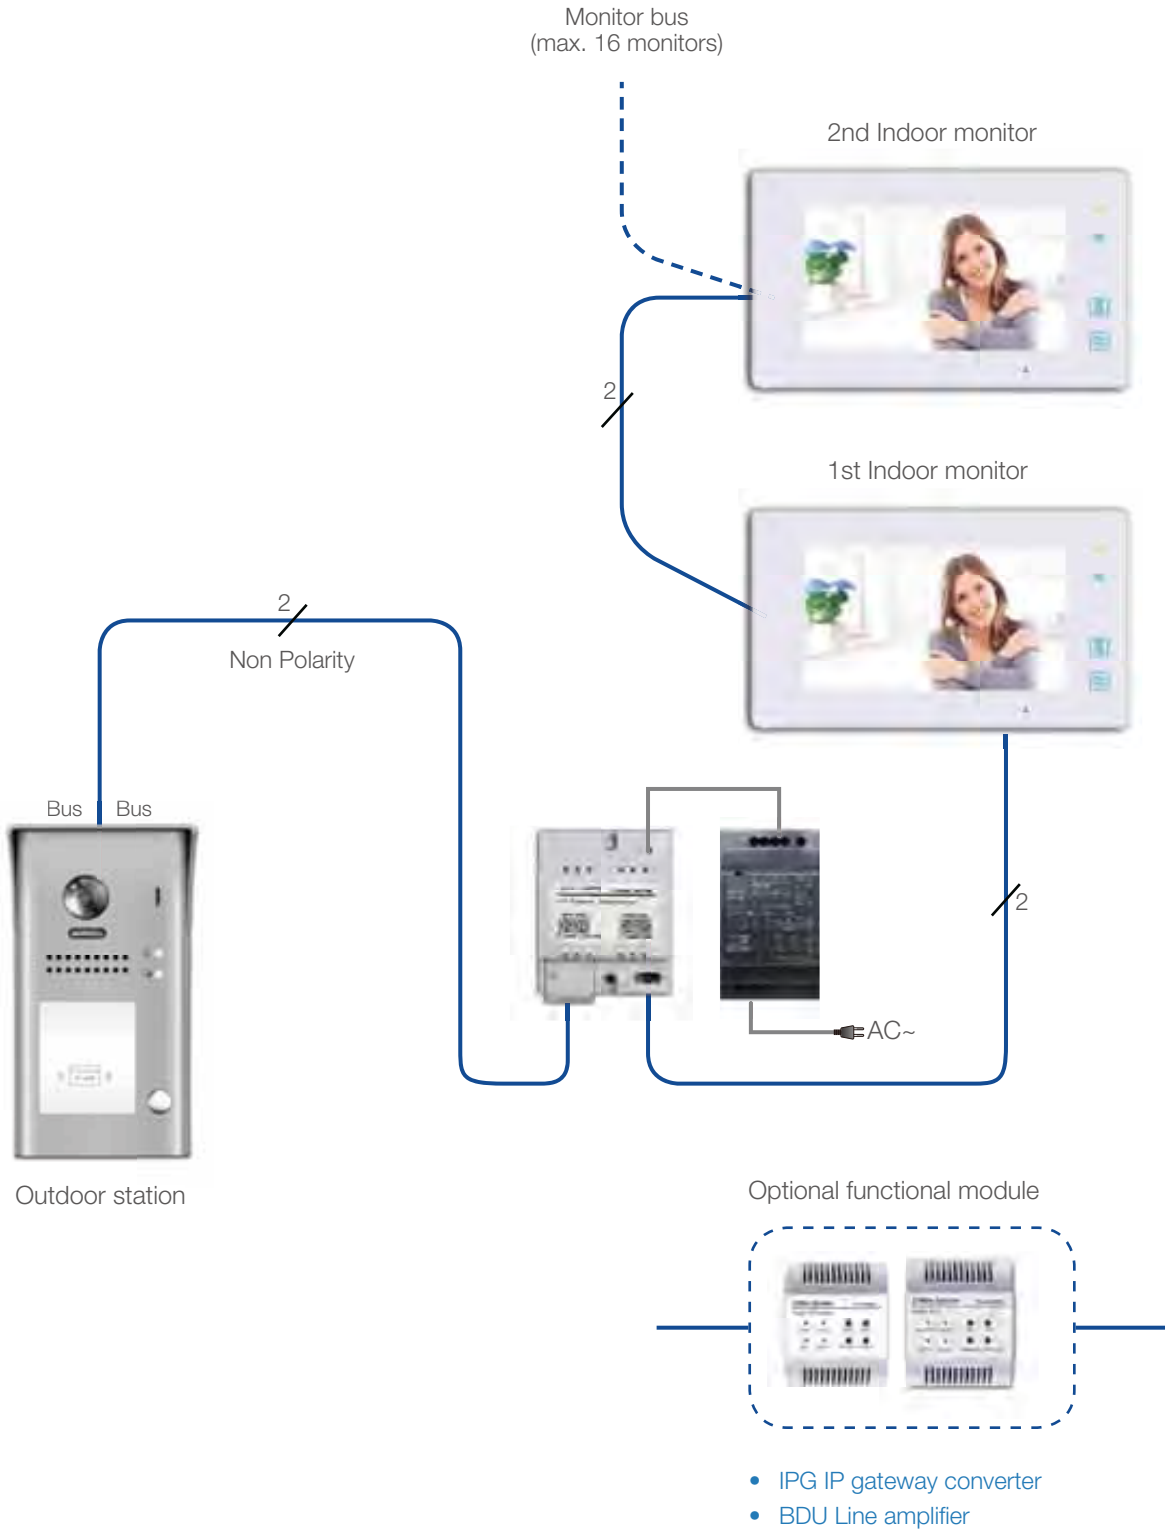

System advanced functions

Message leave

Host and visitor can leave message each other under home-away mode.

Call transfer

Call transfer via DT-IPG, it won't miss the call even though you are not at home.

Intercom function

-Enable/disable the Intercom function;
-Selective name list intercom.

SMS

Free short messages sending and receiving among monitors.

SYSTEM BASIC DIAGRAMS

2 wire non-polarity bus line

Basic in-out topology wiring mode for villa

IN-OUT mode is the basic wiring topology. It is used normally, and the quantity of monitor must be less than 16. Video matching is needed in this situation, and the monitor at the end of the line should be matched.