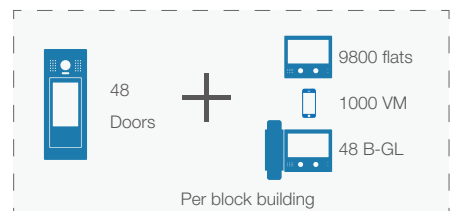

*2/3 layer switch is needed according to devices nos.

CAT5e: Devices to Switch, max100M
Switch to Switch, max 30M

VS

SS

2EASY-IPX SYSTEM

IPX Network

NS IP Complex network solution

Multi buildings in same network