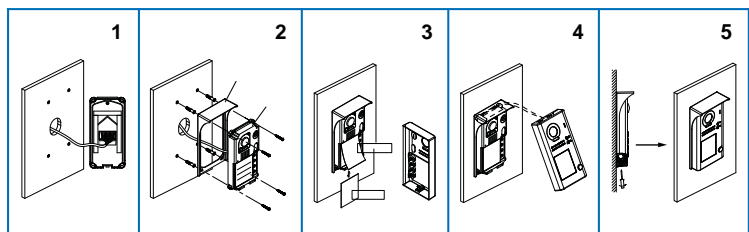

Dimensions/installation(unit:inch)