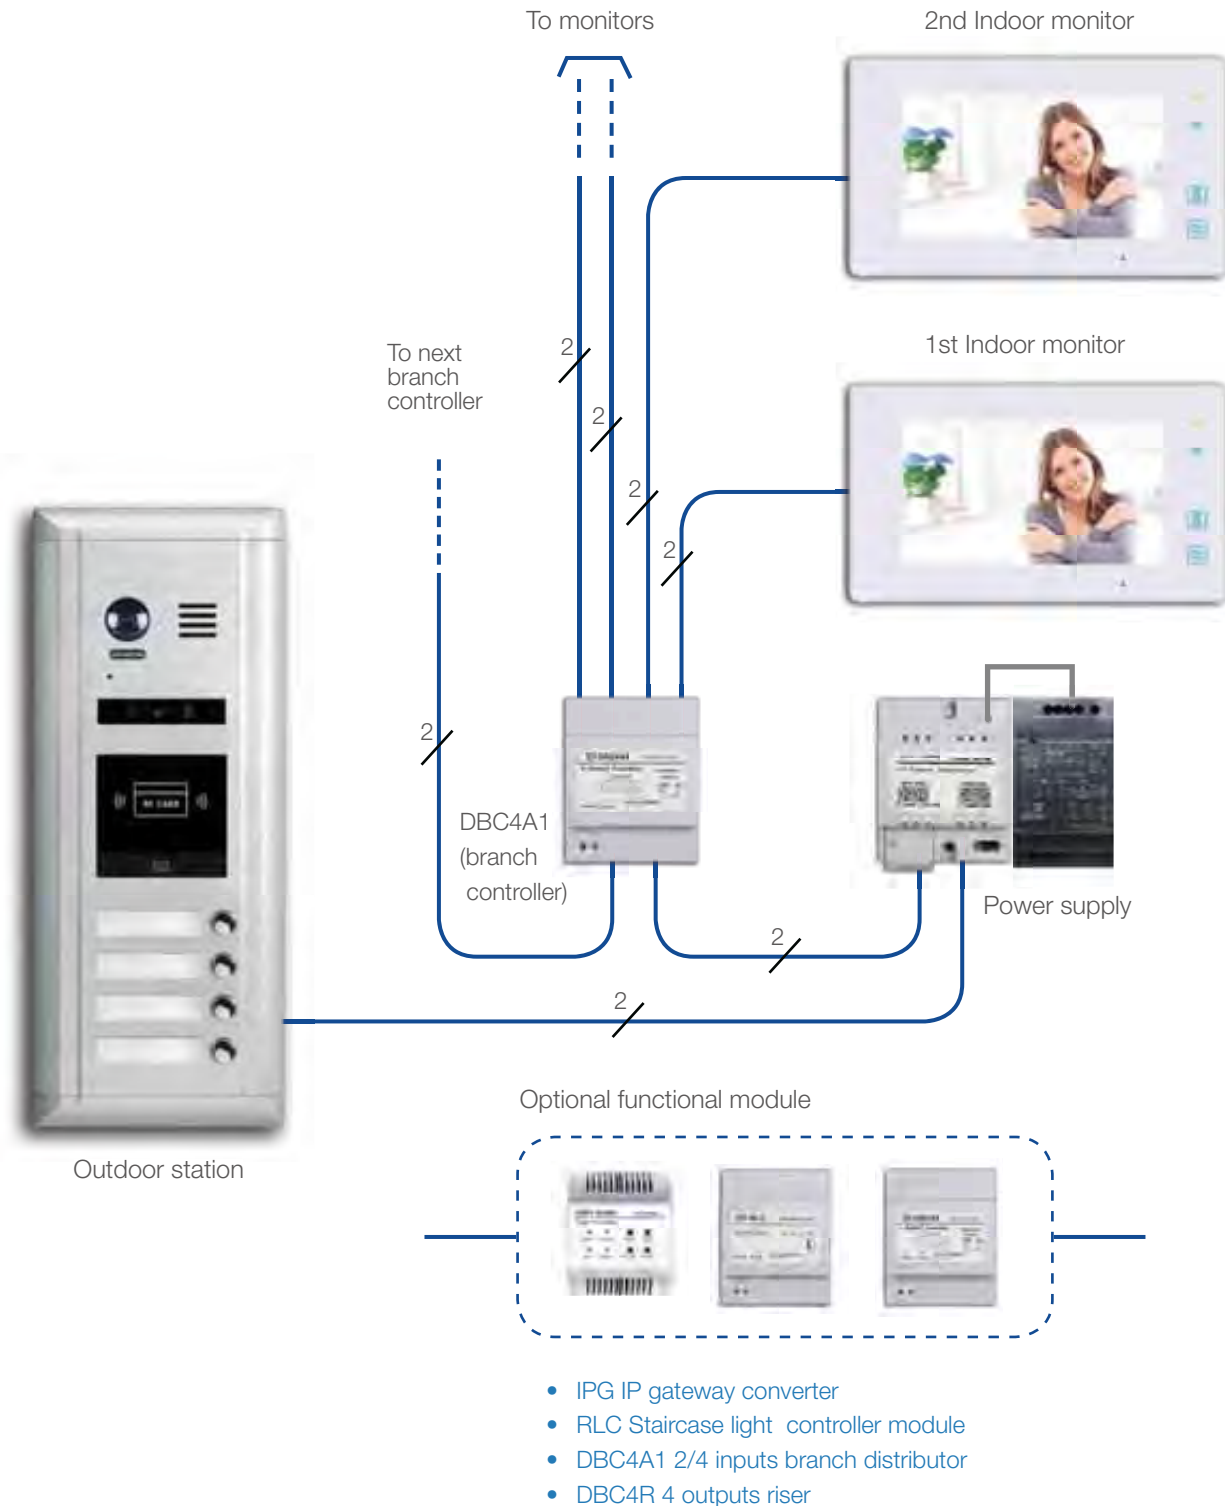

SYSTEM BASIC DIAGRAMS

2 wire non-polarity bus line

Basic star wiring mode for apartment

This is the most common way for apartment system. One building shares one common entrance. Each user in the building can not only open the door, but also can intercom with the entrance or other users in the building via the system.(note that max.4 users are available for one branch controller(DBC4A1))