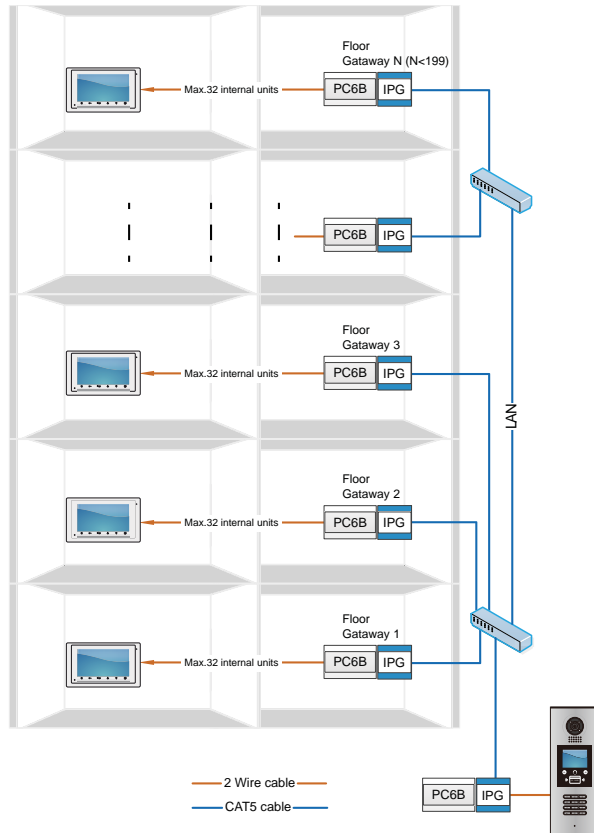

SYSTEM BASIC DIAGRAMS

2 wire non-polarity bus line

High rise building system, Video

Wiring diagram

Solution Features

- Extendable module design suitable for high rise building
- 2-Wire non polarity/center power in each branch line
- Easy wiring according to electric well
- General Ethernet connection among DT-IPGs

Device Used

- DT-IPG IP gateway
- DMR18S door stations

Configurations

- DT-IPGs/Monitors' addressing via DIP switch
- Advanced setting by PC software DX-Builder

2EASY-IPX SYSTEM (IPX850(F))

Modular entry panel