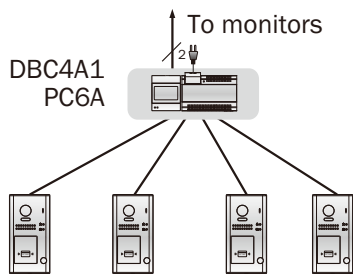

Extending door stations/cameras