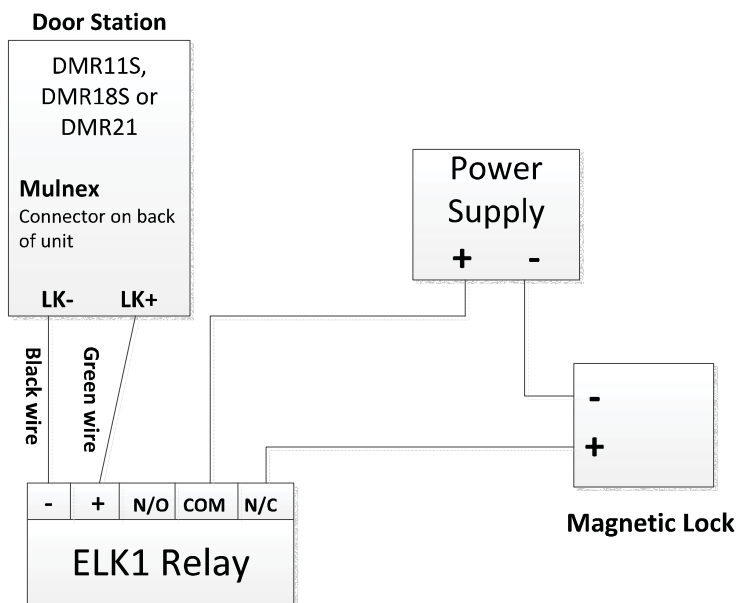

Note: Bus (L1, L2) to DT-DPS or DBC4A1 if you have more than 1 door station.

Hooking up a door release

2 wire non-polarity bus line

DMR11S, DMR18S, DMR21

Note: Relay is NOT SENSITIVE to POLARITY.
For Magnetic Locks you will need a ELK-1 Relay.