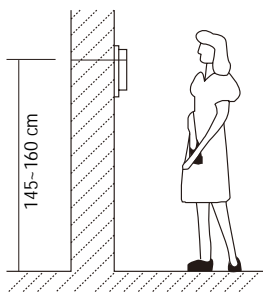

2. Terminal Description

L1,L2: Bus line terminal.

POW,GND: 12~18V extra power connection port.

Ring,GND: Extra buzzer connection port.

SW+,SW-: Extra door bell connection port.

DIP switches: Total 6 bits can be configured.

Bit1~Bit5: User Code setting switch.

Bit6: Video impedance matching switch.

3. Mounting

The installation height is suggested to 145~160cm.

1. Use screws to fasten the mounting bracket to the wall with mounting box.
2. Connect the 2 wire cables to the unit.
3. Mount the unit to the mounting bracket, make sure the unit is absolutely attached to the mounting bracket.

4. Specification

Power Supply:	DC 20~28V
Consumption:	Standby 1.8W; Working 8.16W
Screen:	7 inch digital color TFT
Resolutions:	800 X 480 pixels
Video Signal:	1Vp-p, 75Ω, CCIR standard
Wiring:	2 wires, non-polarity
Dimension:	161(H)×174(W)×22(D)mm