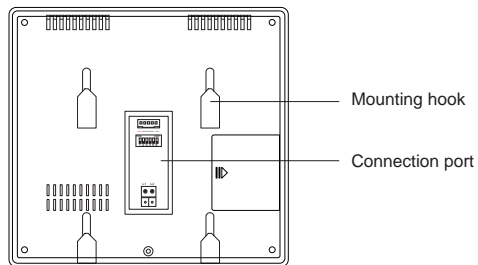

Product Information

DX471 2-Wire Wi-Fi Monitor

DESCRIPTION

2-wire system 7 inch digital color TFT Wi-Fi monitor with touch screen.

DIMENSION

FEATURES

- 7" TFT touch screen
 - Touch sensor button
 - Hands-free communication
 - Surface mounted
 - Color icon menu display
 - Pantilt&zoom under fisheye mode
 - Call divert to smart phone
 - Staircase light control via RLC unit
 - Picture memory/video recording via SD card
 - Image quad split supported via QSW unit
 - Multi-languages supported
 - Compatible with all 2-wire system models
- * Multi languages operation(customized)
-

1. Parts and Functions

Key Functions

LCD screen	Display the images from outdoor station
Talk/Mon. key	1. Press to talk with the visitors while receiving a call 2. Press to monitor outdoor in standby
Unlock key	Press to release the door for visitors during talking or monitoring
Power Indicator	Light up when the monitor power-on
Microphone	Receives sound from the user
Speaker	Output sound from the outdoor
Mounting hook	Use to hang up the monitor
Connection port	Bus terminal

2. Terminal Description

L1,L2: Bus line terminal.

POW,GND: 12~18V extra power connection port.

Ring,GND: Extra buzzer connection port.

SW+,SW-: Extra door bell connection port.

DIP switches: Total 6 bits can be configured.

Bit1~Bit5: User Code setting switch.

Bit6: Video impedance matching switch.

3. Mounting

The installation height is suggested to 145~160cm.

1. Use screws to fasten the mounting bracket to the wall with mounting box.
2. Connect the 2 wire cables to the unit.
3. Mount the unit to the mounting bracket, make sure the unit is absolutely attached to the mounting bracket.