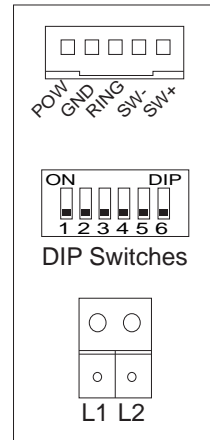

Product Information

DX471 2-Wire Wi-Fi Monitor

DESCRIPTION

2-wire system 7 inch digital color TFT Wi-Fi monitor with touch screen.

DIMENSION

FEATURES

- 7" TFT touch screen
 - Touch sensor button
 - Hands-free communication
 - Surface mounted
 - Color icon menu display
 - Pantilt&zoom under fisheye mode
 - Call divert to smart phone
 - Staircase light control via RLC unit
 - Picture memory/video recording via SD card
 - Image quad split supported via QSW unit
 - Multi-languages supported
 - Compatible with all 2-wire system models
- * Multi languages operation(customized)
-

2. Terminal Description

L1,L2: Bus line terminal.

POW,GND: 12~18V extra power connection port.

Ring,GND: Extra buzzer connection port.

SW+,SW-: Extra door bell connection port.

DIP switches: Total 6 bits can be configured.

4. Specification

Power Supply:	DC 20~28V
Consumption:	Standby 1.8W; Working 8.16W
Screen:	7 inch digital color TFT
Resolutions:	800 X 480 pixels
Video Signal:	1Vp-p, 75Ω, CCIR standard
Wiring:	2 wires, non-polarity
Dimension:	161(H)×174(W)×22(D)mm

5. Ordering Information

Model No.	Description	Menu style
DX471/TD7	7 inch digital color TFT screen monitor with touch screen operation & white housing	Color icon

6. Packing Information

Single Package

Dimensions: 165(H)×240(W)×39(D)mm