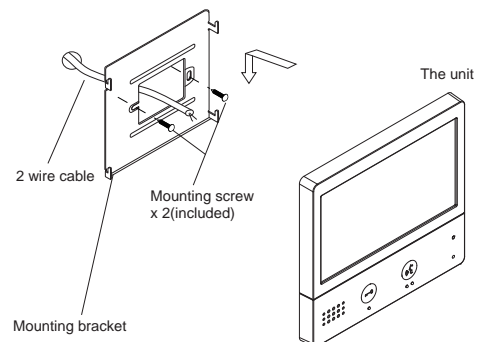

1. Parts and Functions

Key Functions

LCD screen	Display the images from outdoor station
Talk/Mon. key	1. Press to talk with the visitors while receiving a call 2. Press to monitor outdoor in standby
Unlock key	Press to release the door for visitors during talking or monitoring
Power Indicator	Light up when the monitor power-on
Microphone	Receives sound from the user
Speaker	Output sound from the outdoor
Mounting hook	Use to hang up the monitor
Connection port	Bus terminal

2. Terminal Description

L1,L2: Bus line terminal.

POW,GND: 12~18V extra power connection port.

Ring,GND: Extra buzzer connection port.

SW+,SW-: Extra door bell connection port.

DIP switches: Total 6 bits can be configured.

Bit1~Bit5: User Code setting switch.

Bit6: Video impedance matching switch.

3. Mounting

The installation height is suggested to 145~160cm.

1. Use screws to fasten the mounting bracket to the wall with mounting box.
2. Connect the 2 wire cables to the unit.
3. Mount the unit to the mounting bracket, make sure the unit is absolutely attached to the mounting bracket.