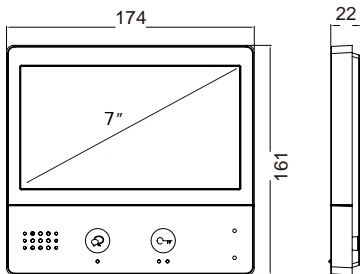

Product Information

DX471 2-Wire Wi-Fi Monitor

DESCRIPTION

2-wire system 7 inch digital color TFT Wi-Fi monitor with touch screen.

DIMENSION

FEATURES

- 7" TFT touch screen
 - Touch sensor button
 - Hands-free communication
 - Surface mounted
 - Color icon menu display
 - Pantilt&zoom under fisheye mode
 - Call divert to smart phone
 - Staircase light control via RLC unit
 - Picture memory/video recording via SD card
 - Image quad split supported via QSW unit
 - Multi-languages supported
 - Compatible with all 2-wire system models
- * Multi languages operation(customized)
-

4. Specification

Power Supply:	DC 20~28V
Consumption:	Standby 1.8W; Working 8.16W
Screen:	7 inch digital color TFT
Resolutions:	800 X 480 pixels
Video Signal:	1Vp-p, 75Ω, CCIR standard
Wiring:	2 wires, non-polarity
Dimension:	161(H)×174(W)×22(D)mm

5. Ordering Information

Model No.	Description	Menu style
DX471/TD7	7 inch digital color TFT screen monitor with touch screen operation & white housing	Color icon

6. Packing Information

Single Package

Dimensions: 165(H)×240(W)×39(D)mm

Gross Weight: 0.55Kg

Carton Package

Carton: 258 (H)×530 (W)×340 (D)mm

Quantity: 24PCS

7. Menu Style