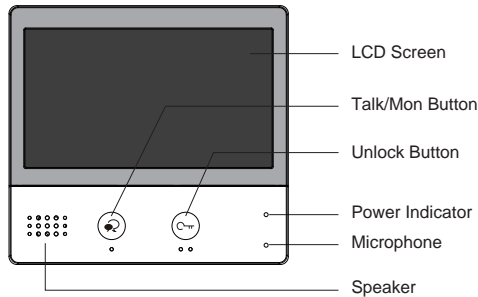

Product Information

DX471 2-Wire Wi-Fi Monitor

DESCRIPTION

2-wire system 7 inch digital color TFT Wi-Fi monitor with touch screen.

DIMENSION

FEATURES

- 7" TFT touch screen
 - Touch sensor button
 - Hands-free communication
 - Surface mounted
 - Color icon menu display
 - Pantilt&zoom under fisheye mode
 - Call divert to smart phone
 - Staircase light control via RLC unit
 - Picture memory/video recording via SD card
 - Image quad split supported via QSW unit
 - Multi-languages supported
 - Compatible with all 2-wire system models
- * Multi languages operation(customized)
-

1. Parts and Functions

Key Functions

LCD screen	Display the images from outdoor station
Talk/Mon. key	1. Press to talk with the visitors while receiving a call 2. Press to monitor outdoor in standby
Unlock key	Press to release the door for visitors during talking or monitoring
Power Indicator	Light up when the monitor power-on
Microphone	Receives sound from the user
Speaker	Output sound from the outdoor
Mounting hook	Use to hang up the monitor
Connection port	Bus terminal

Bit1~Bit5: User Code setting switch.

Bit6: Video impedance matching switch.

3. Mounting

The installation height is suggested to 145~160cm.

1. Use screws to fasten the mounting bracket to the wall with mounting box.
2. Connect the 2 wire cables to the unit.
3. Mount the unit to the mounting bracket, make sure the unit is absolutely attached to the mounting bracket.

4. Specification

Power Supply:	DC 20~28V
Consumption:	Standby 1.8W; Working 8.16W
Screen:	7 inch digital color TFT
Resolutions:	800 X 480 pixels
Video Signal:	1Vp-p, 75Ω, CCIR standard
Wiring:	2 wires, non-polarity
Dimension:	161(H)×174(W)×22(D)mm