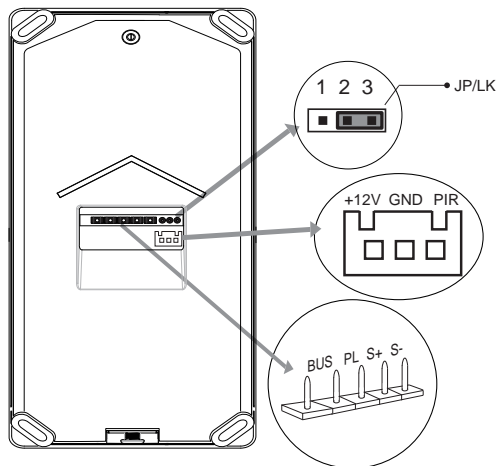

### DIMENSION

Unit: mm

### FEATURES

- 170° wide visual angle;
  - Auto-sensor light illumination;
  - Zinc alloy (S) / stainless steel (F);
  - Unlock & talk indication;
  - Multi buttons for 1-4 users;
  - Support surface and flush mounting;
  - Proximity access control;
  - Two types of lock control;
  - External PIR module interface;
  - Large nameplate display;
  - IP54 waterproof rate.
-

## 2. Terminal Description

**JP/LK:** Lock control jumper, to select the lock type.

**+12V:** 12VDC power output.

**GND:** Power ground.

**PIR:** Connect to PIR module.

**BUS:** Connect to the bus line, no polarity.