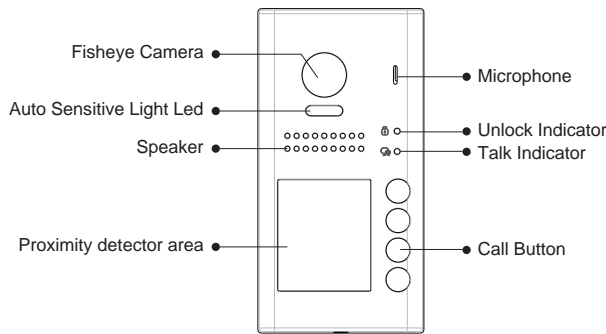

1. Parts and Functions

Rainy Cover