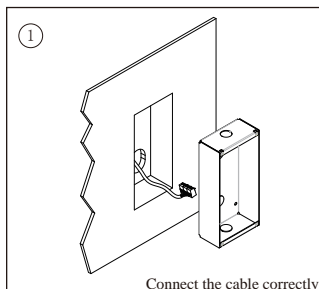

DT607F Mounting With Rainy Cover