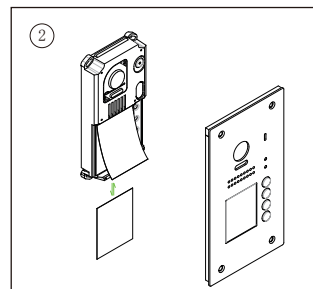

DT607F Mounting With Rainy Cover