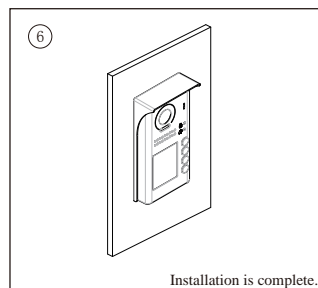

3. Mounting

DT607 Mounting With Rainy Cover