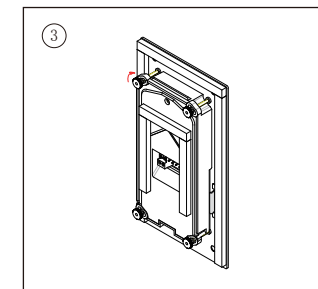

DT607F Mounting With Rainy Cover