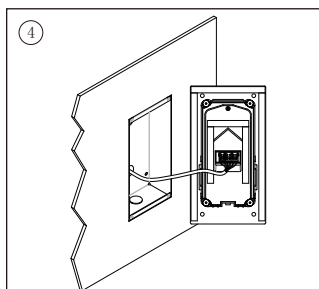

DT607F Mounting With Rainy Cover