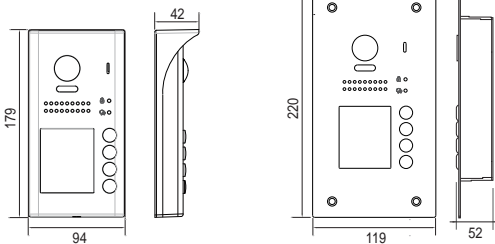

### DIMENSION

Unit: mm

## 4. Specification

- Power Supply : DC 24V;
- Power Consumption: Standby 25mA; Working status 160mA;
- Camera: 1/2.7" 170°fisheye lens, (H) & 90(V)view angle, CMOS with 500TVL resolution;
- Lock Power supply: 12Vdc, 300mA(Internal Power);
- Unlock time: 1~99s(Default 1s);
- Working temperature: -20°C ~ +55°C;
- Wiring: 2 wires,non-polarity;
- Dimension: 179(H)×94(W)×42(D)mm(DT607);  
220(H)×119(W)×52(D)mm(DT607F).