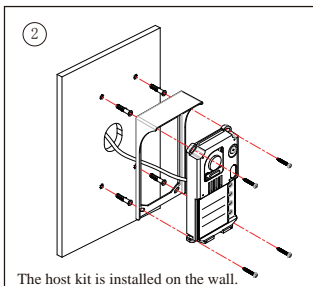

3. Mounting

DT607 Mounting With Rainy Cover