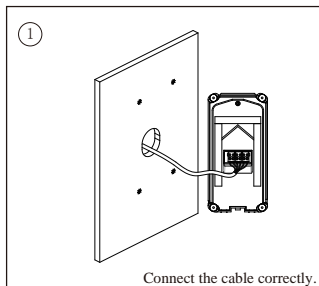

3. Mounting

DT607 Mounting With Rainy Cover