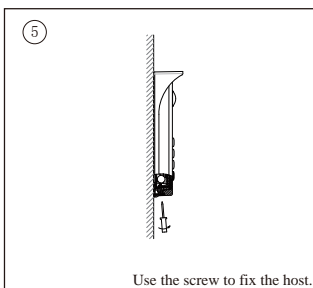

3. Mounting

DT607 Mounting With Rainy Cover