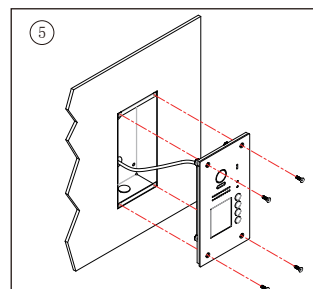

DT607F Mounting With Rainy Cover