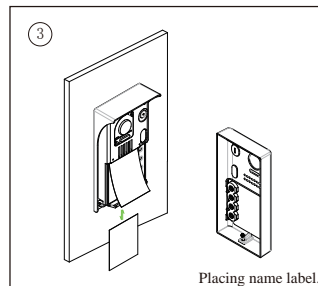

3. Mounting

DT607 Mounting With Rainy Cover