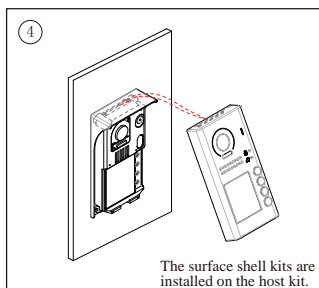

3. Mounting

DT607 Mounting With Rainy Cover