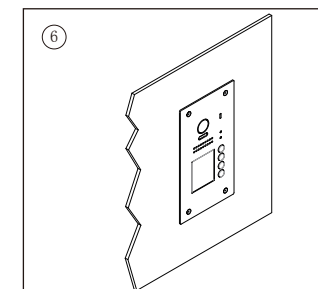

DT607F Mounting With Rainy Cover